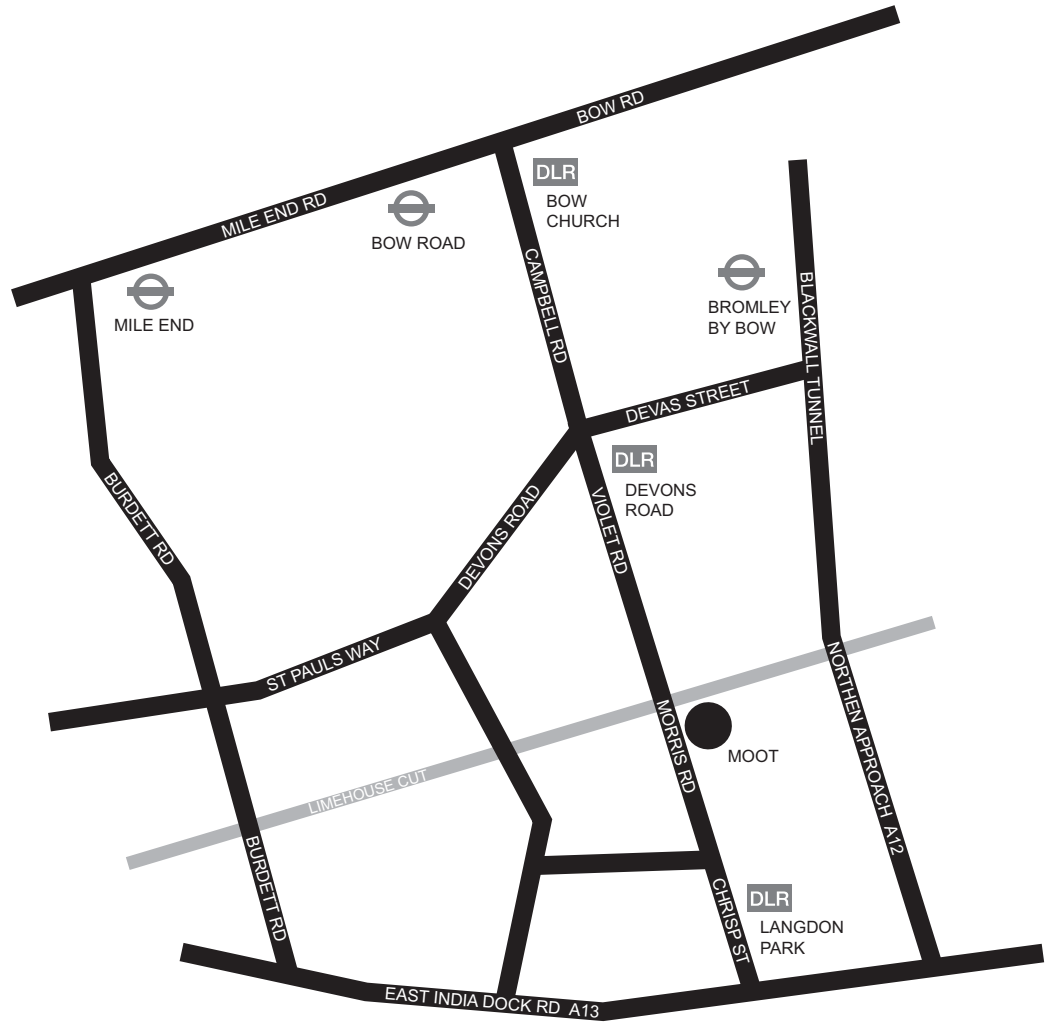

Moot.

Directions

By Car

Off Street parking is available below our studio

By Tube

Langdon Park DLR is the nearest station a few stops from Canary Wharf

General Enquires

Moot Design
Studio 8C Limehouse Cut
46 Morris Road
London E14 6NQ